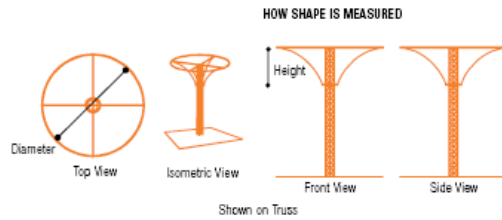

30 Day Rental*

$4,155

*Free-standing signage requires Truss and Baseplate

*includes purchase of printed fabric cover (graphics outside)