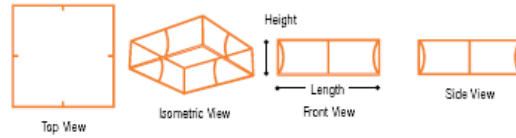

Hanging Sign Rentals

Square Sign

Cover Options
White Fabric

Standard Sizes
10 ft. L x 3.5 ft. H
16 ft. L x 4 ft. H
20 ft. L x 4 ft. H

30 Day Rental*
\$3,300
\$5,070
\$6,255

Print Options
Photo Fabric

Accessories
Cable Harness
Rotation Motor

Display Methods
Hanging

HOW SHAPE IS MEASURED

*includes purchase of printed fabric cover (graphics outside)

Curved Square Sign

Cover Options
White Fabric

Standard Sizes
12 ft. L x 5 ft. H

30 Day Rental*
\$6,870