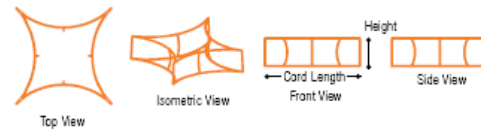

Cover Options
White Fabric

Standard Sizes
12 ft. L x 5 ft. H

30 Day Rental*
$6,870

Print Options
Photo Fabric

Accessories
Cable Harness
Rotation Motor

Display Methods
Hanging

HOW SHAPE IS MEASURED

*includes purchase of printed fabric cover (graphics outside)