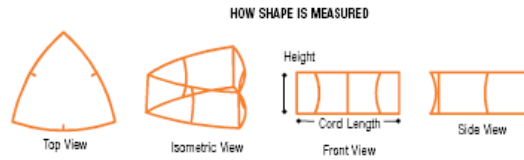

*includes purchase of printed fabric cover (graphics outside)