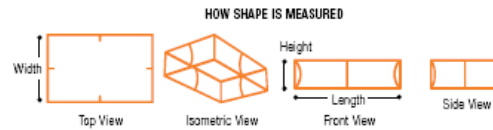

*includes purchase of printed fabric cover (graphics outside)