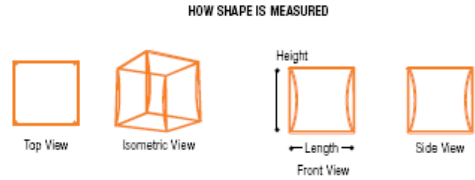

*includes purchase of printed fabric cover (graphics outside)