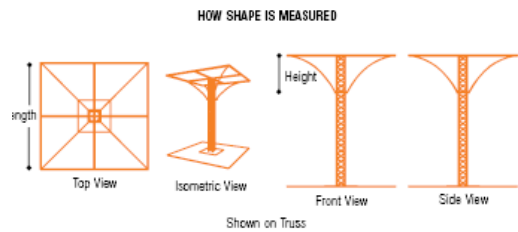

30 Day Rental*

$4,155

*Free-standing signage requires Truss and Baseplate

*includes purchase of printed fabric cover (graphics outside)